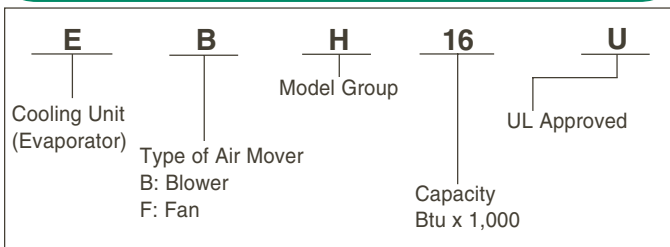

INTERPRETING MODEL NUMBERS

RECOMMENDED MINIMUM GRILL SIZES

Btu/hr	Return Air (sq in/cm)	Discharge Air (sq in/cm)
14,000	144/936	144/936
16,000	144/936	144/936

Dometic Corporation

Environmental Systems

P.O. Box 15299 • Richmond, VA 23227-0699 USA • Phone: 804-746-1313 • Facsimile: 804-746-7248
2000 N. Andrews Ave. Ext. • Pompano Beach, FL 33069-1497 USA • Phone: 954-973-2477 • Facsimile: 954-979-4414
For Sales and Service calls within Europe and the Middle East, Please contact +44 (0)870 330 6101

Email: sales@cruisair.com • Website: www.cruisair.com

Revised: 12-17-04 L-0258