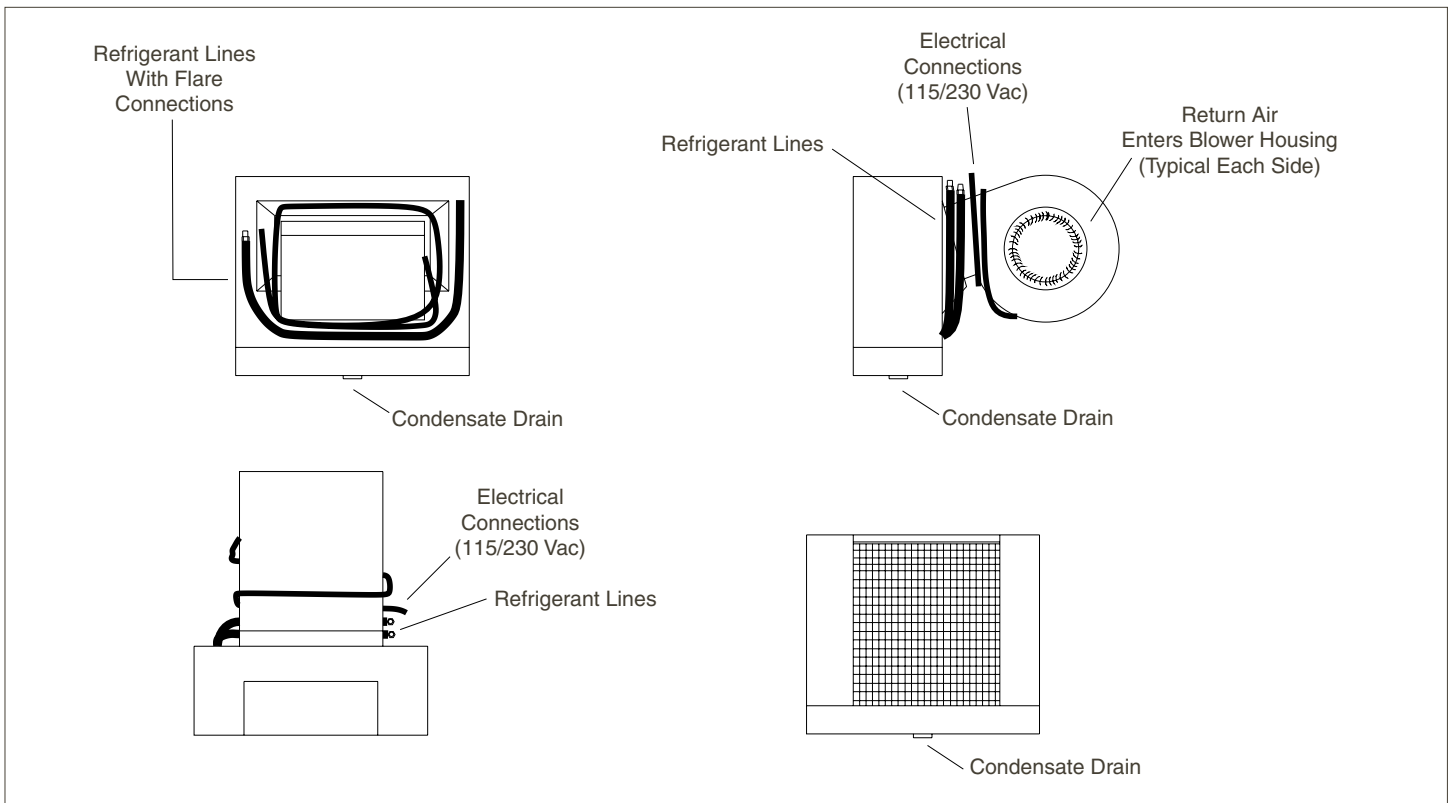

TECHNICAL SPECIFICATIONS

Model	Capacity (Btu/hr)	Freq. Hz	Voltage VAC	Amps	Height (in/mm)	Width (in/mm)	Depth (in/mm)	Weight (lb/kg)	Air Flow cfm/cmh	UL Listed
EBH14U	14,000	50/60	115	2.9	13.0/330	15.75/400	17.25/438	21/9.5	530/890	YES
EBH16	16,000	50/60	115	2.9	13.0/330	15.75/400	17.25/438	21/9.5	530/890	NO
EBH16C	16,000	50/60	230	1.5	13.0/330	15.75/400	17.25/438	21/9.5	530/890	NO