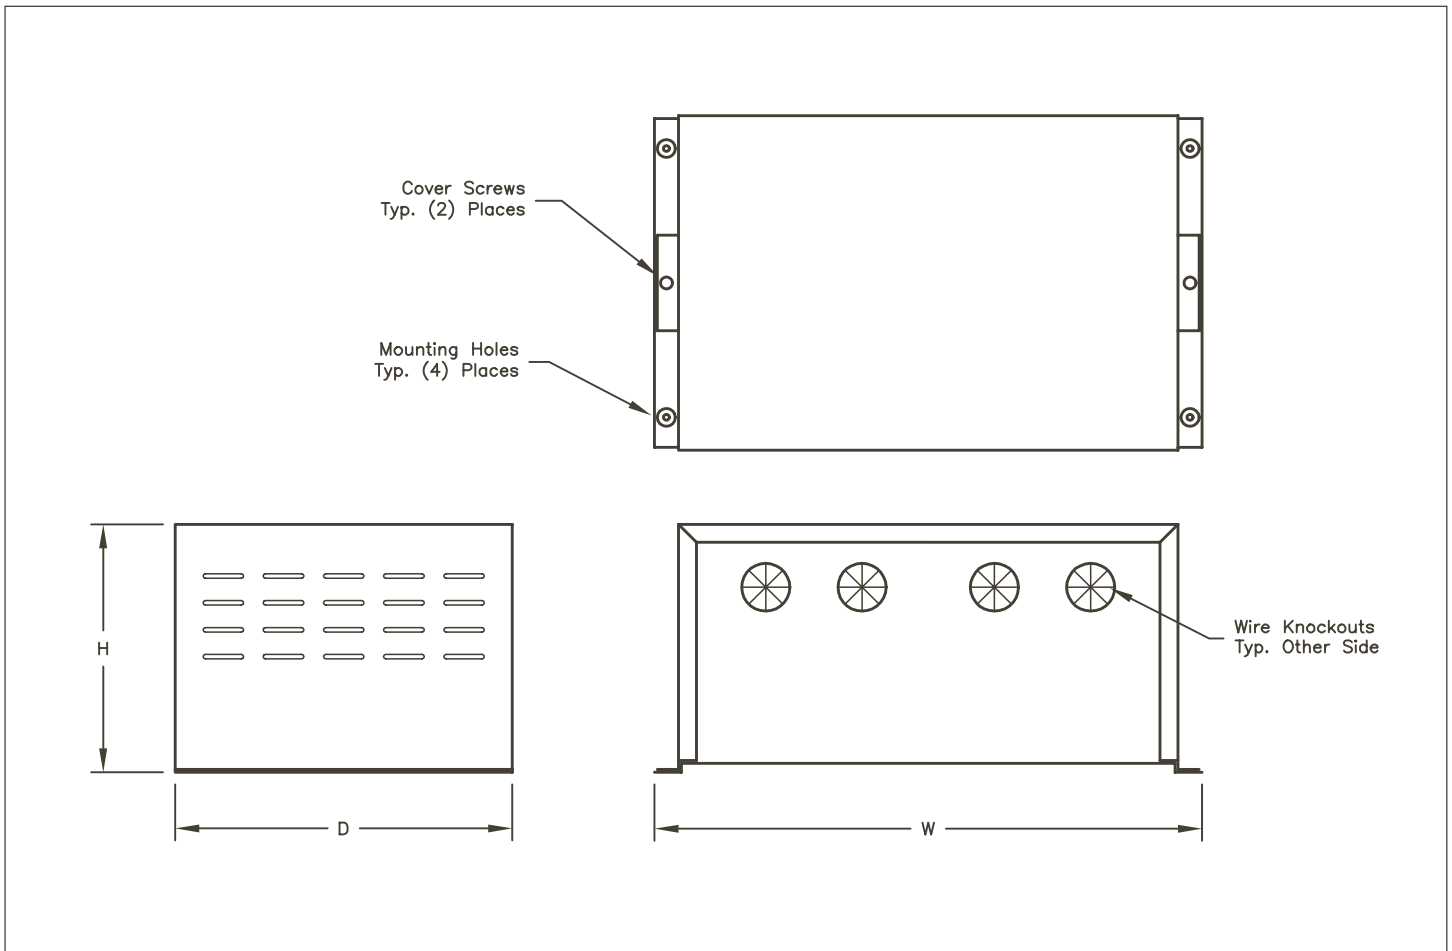

TECHNICAL SPECIFICATIONS

Model	Max Rated Amps	*Control Voltage	Pump Voltage (VAC)	Phase	H (in/mm)	W (in/mm)	D (in/mm)	Weight (lb/kg)
PR3X-2 PR3X-3 PR3X-2C PR3X-3C	15	115 115 230 230	115/230	1	2.38/60	7.94/202	5.5/140	1.5/0.7
*PR8X PR8X-4 PR8X-4C PR8X-5C PR8X-6C PR8X-7C	15	* 115 230 230 230 230	115/230	1	5.25/334	10.50/267	7.0/178	2.0/0.9

*Control triggers (TR115, TR230) are ordered separately depending on application.

Dometic Corporation
Environmental Systems

P.O. Box 15299 • Richmond, VA 23227-0699 USA • Phone: 804-746-1313 • Facsimile: 804-746-7248
2000 N. Andrews Ave. Ext. • Pompano Beach, FL 33069-1497 USA • Phone: 954-973-2477 • Facsimile: 954-979-4414
Fleets Industrial Estate • 26 Willis Way • Poole, Dorset BH15 3SU, England • Phone: +44(0)870 3306101 • Facsimile: +44(0)870 3306102

Email: sales@cruisair.com • Website: www.cruisair.com

Revised: 09-27-04 L-0373